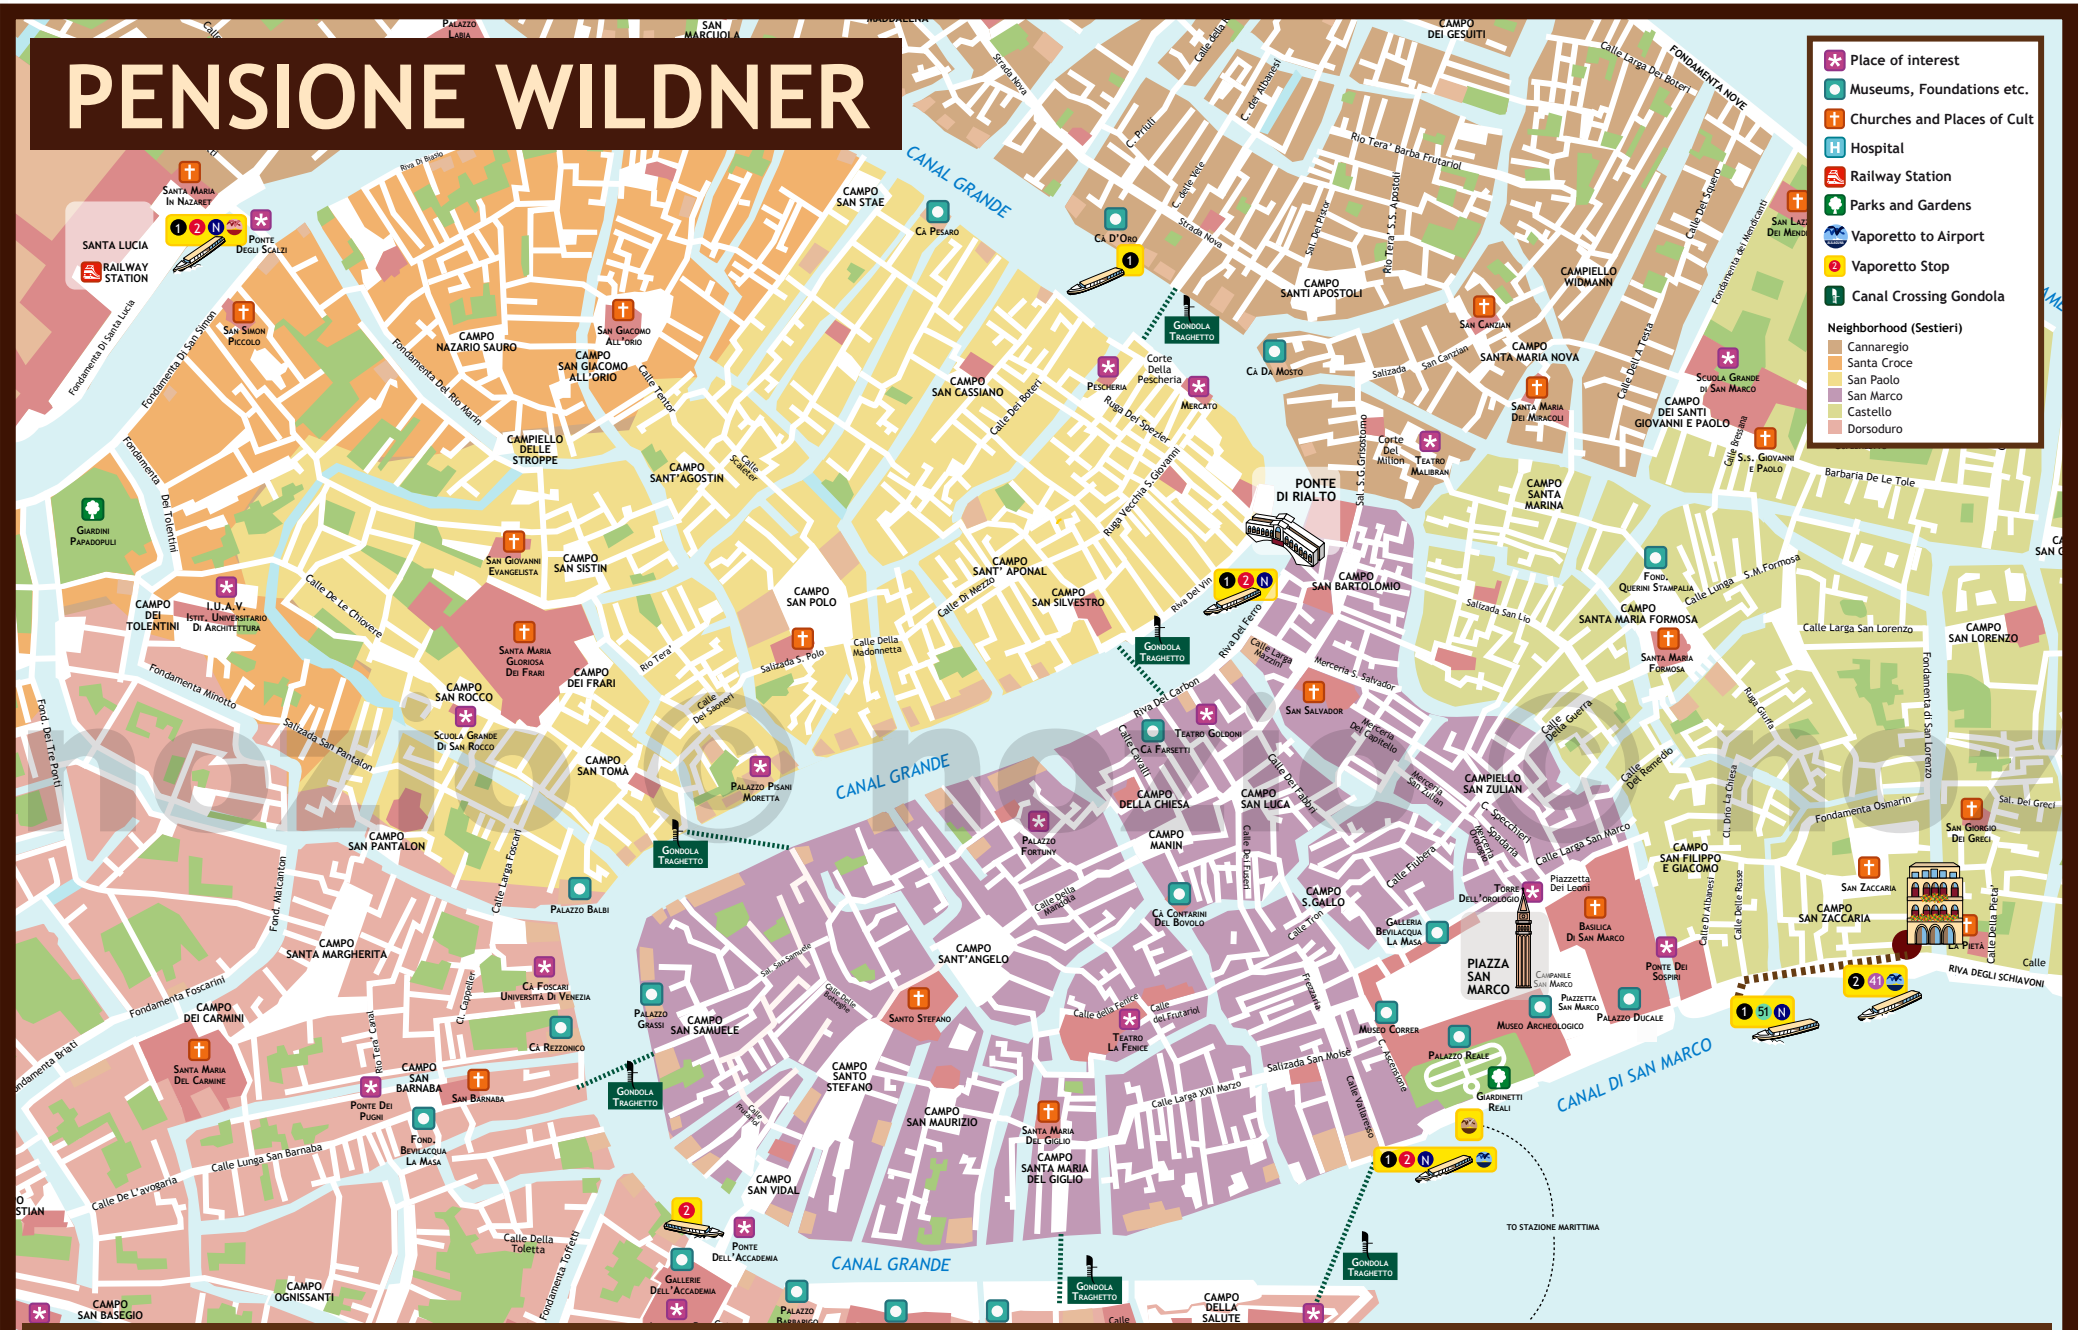

# PENSIONE WILDNER

- Place of interest
- Museums, Foundations etc.
- Churches and Places of Cult
- Hospital
- Railway Station
- Parks and Gardens
- Vaporetto to Airport
- Vaporetto Stop
- Canal Crossing Gondola

Neighborhood (Sestieri)

- Cannaregio
- Santa Croce
- San Paolo
- San Marco
- Castello
- Dorsoduro

Pensione Wildner - Castello 4161 - 30122 Venezia, Italia - Tel. +39.041.5227463 - Fax +39.041.2414640 [www.hotelwildner.com](http://www.hotelwildner.com) | [info@hotelwildner.com](mailto:info@hotelwildner.com)